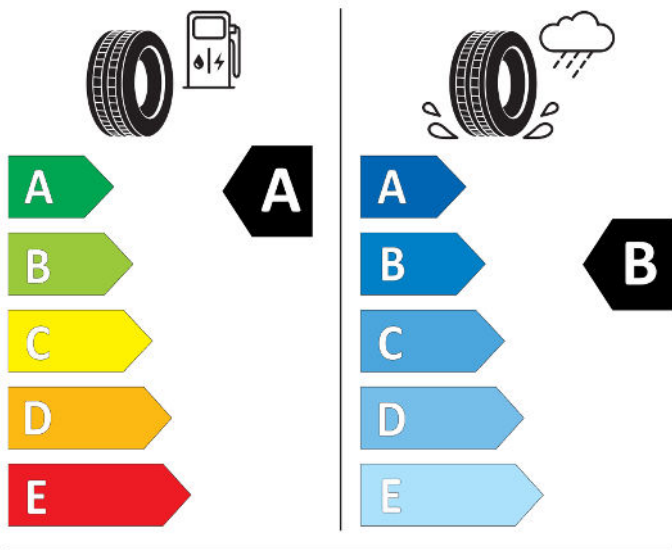

Hankook

1029035

215/55R17 94 V

Cl