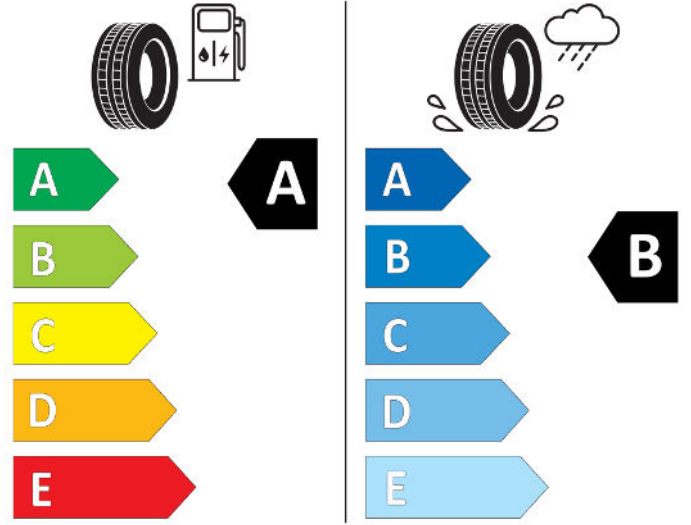

2020/740

MICHELIN

374250

215/55R17 94 V

Cl