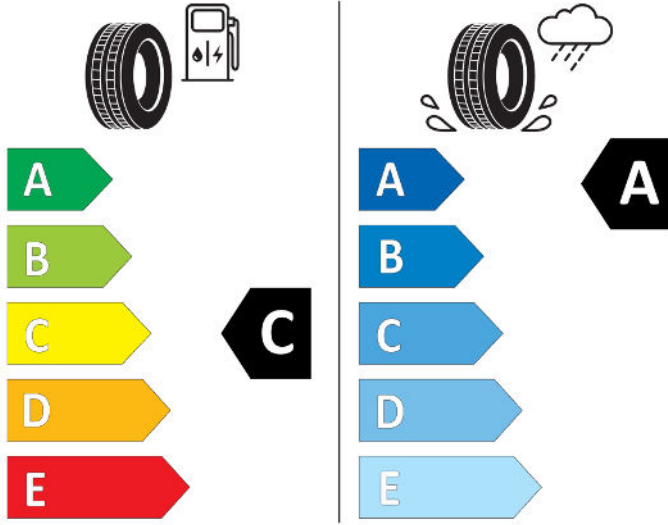

BRIDGESTONE

13878

215/50 R18 92 W

Cl

2020/740

MICHELIN

374250

215/55R17 94 V