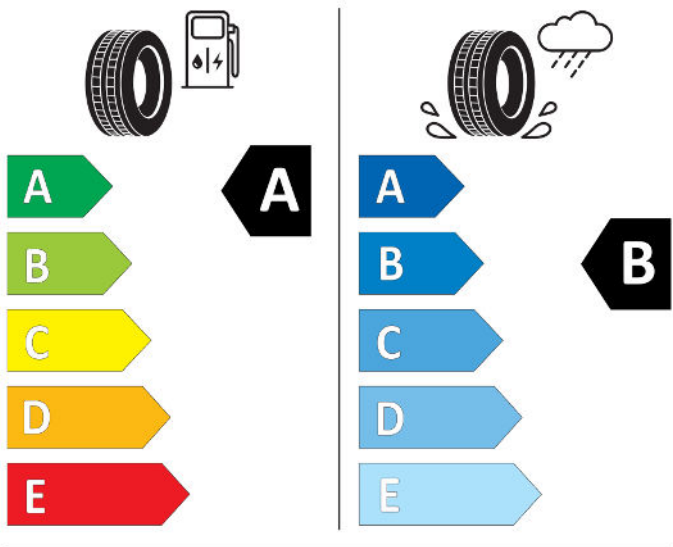

BRIDGESTONE

13942

215/55 R18 95 T

Cl

2020/740

GOOD YEAR

545820

215/55R18 95 T

Cl

2020/740

Continental

0311335

215/55 R 18 95 T

Cl

2020/740