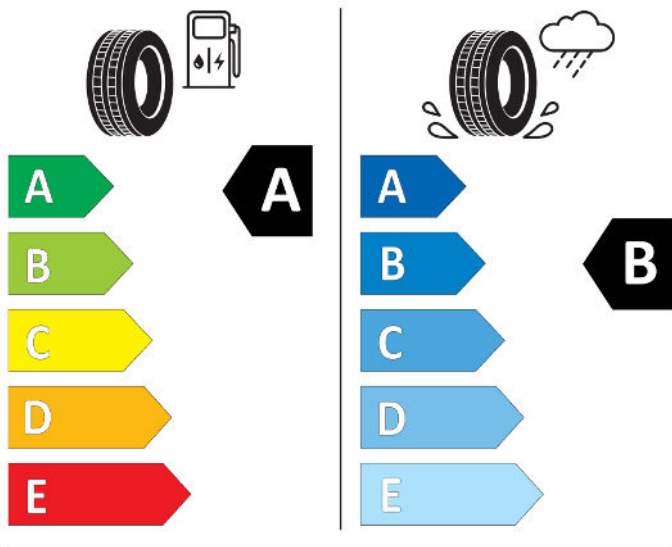

BRIDGESTONE

13942

215/55 R18 95 T

Cl

2020/740

GOOD YEAR

545820

215/55R18 95 T

Cl

2020/740

Continental

0311335

215/55 R 18 95 T

Cl

2020/740