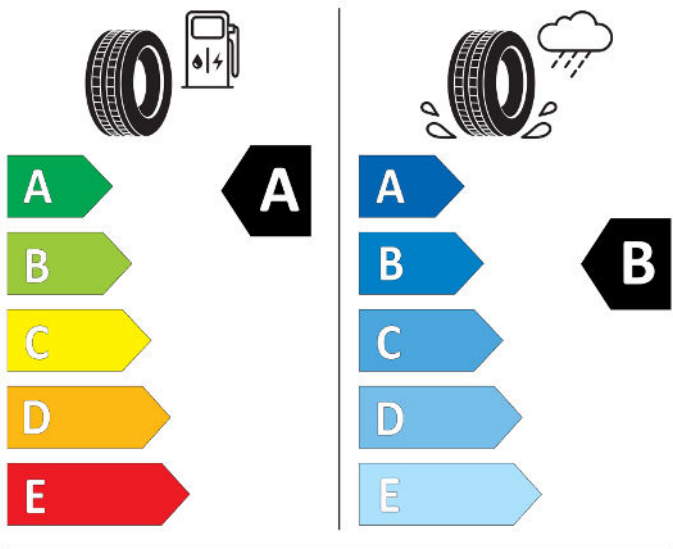

GOOD YEAR

574604

185/65R15 88 H

Cl

2020/740

Continental

0311061

185/65 R 15 88 H