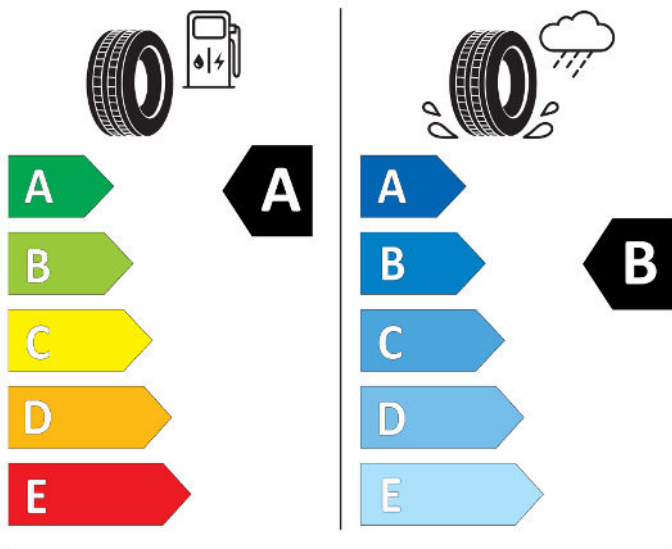

Continental

0311061

185/65 R 15 88 H

Cl

2020/740