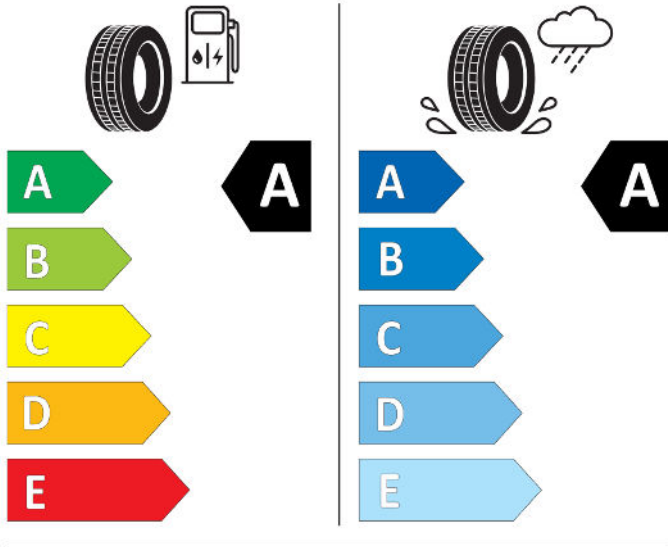

Continental

0358474

185/65 R 15 88 H

Cl