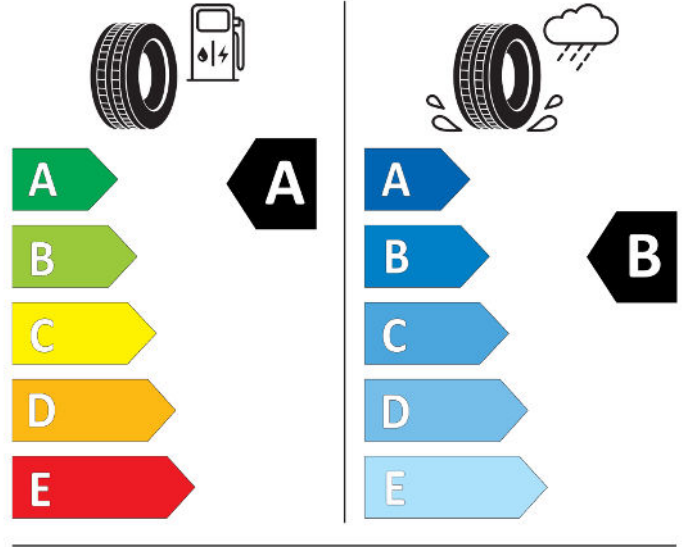

2020/740

GOODYEAR

546607

185/65R15 88 H

Cl

2020/740

Continental

0358474