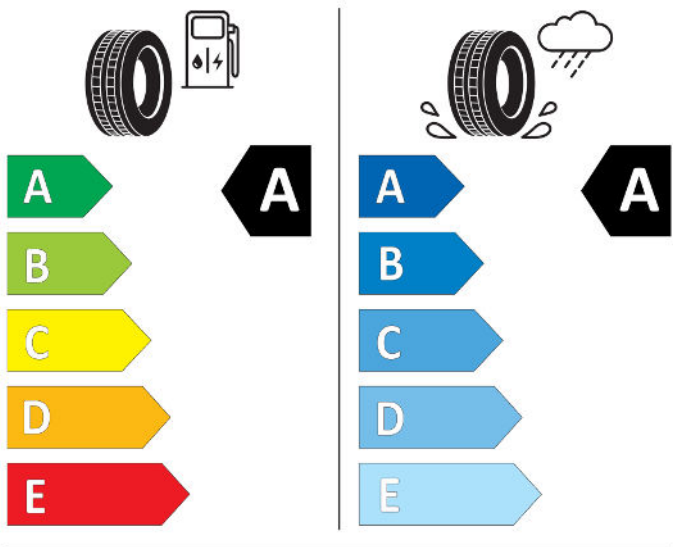

BRIDGESTONE

13950

205/60 R16 92 V

Cl

2020/740

Continental

0358154

205/60 R 16 92 V

Cl

2020/740

GOODYEAR

546793

205/60R16 92 V

Cl

2020/740