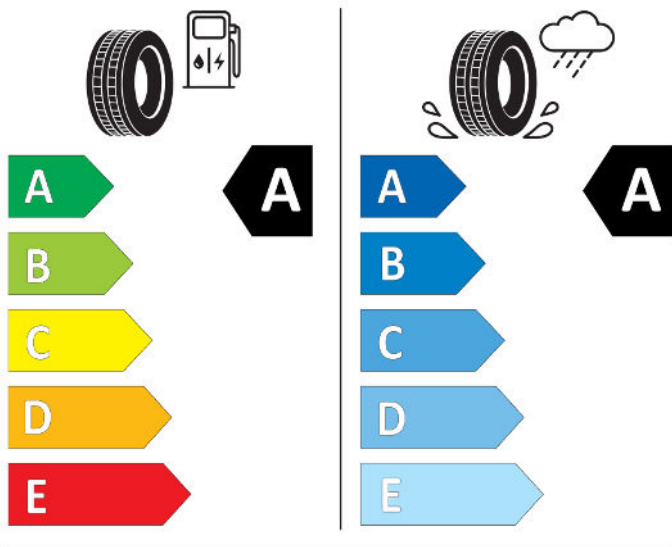

BRIDGESTONE

13950

205/60 R16 92 V

Cl

2020/740

Continental

0358154

205/60 R 16 92 V

Cl

2020/740

GOODYEAR

546793

205/60R16 92 V

Cl

2020/740