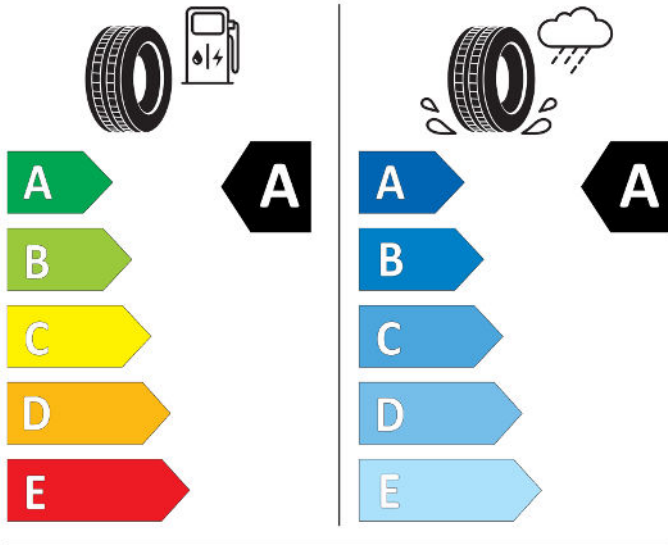

Continental

0358154

205/60 R 16 92 V

Cl

2020/740

GOOD YEAR

546793

205/60R16 92 V

Cl

2020/740

BRIDGESTONE

13950

205/60 R16 92 V

Cl

2020/740