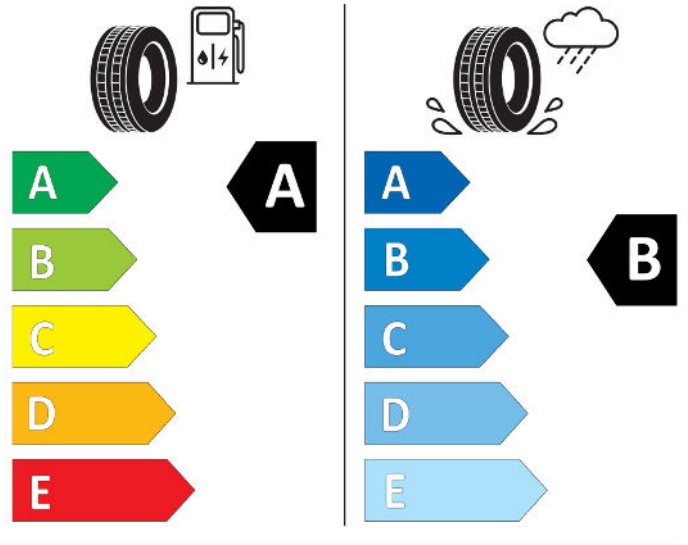

Continental

0358154

205/60 R 16 92 V

Cl

2020/740

GOOD YEAR

546793

205/60R16 92 V

Cl

2020/740

BRIDGESTONE

13950

205/60 R16 92 V

Cl

2020/740