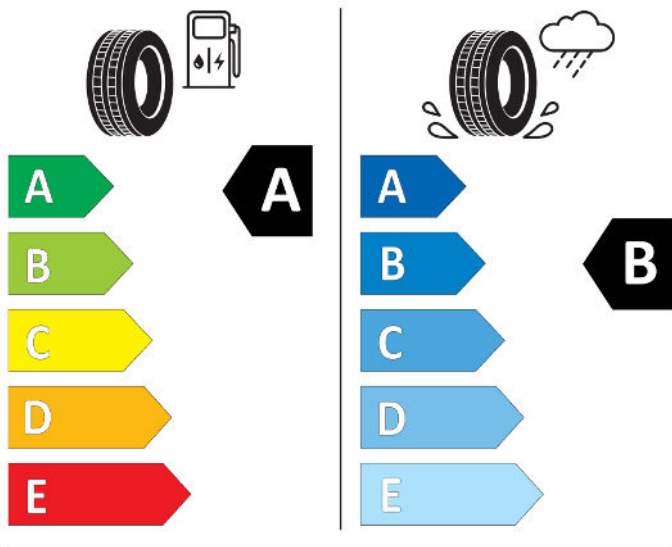

BRIDGESTONE

13950

205/60 R16 92 V

Cl

2020/740

GOOD YEAR

546793

205/60R16 92 V

Cl

2020/740

Continental

0358154

205/60 R 16 92 V

Cl

2020/740