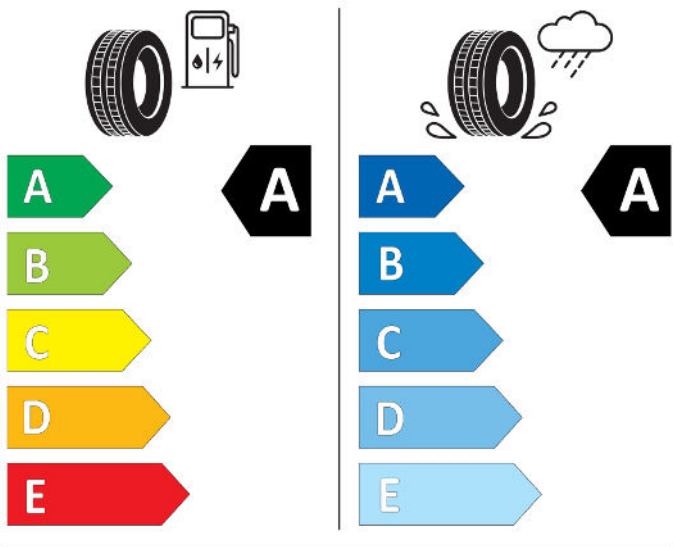

BRIDGESTONE

13950

205/60 R16 92 V

Cl

2020/740

GOOD YEAR

546793

205/60R16 92 V

Cl

2020/740

Continental

0358154

205/60 R 16 92 V

Cl

2020/740